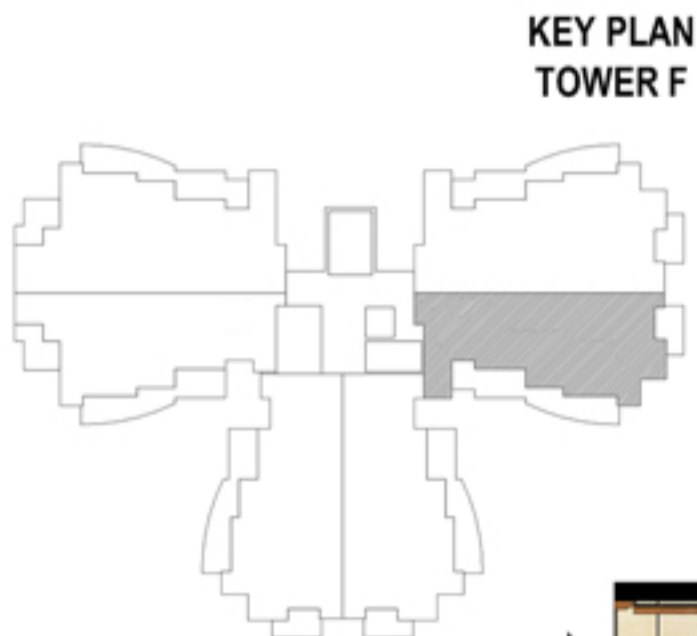

KEY PLAN TOWER F

3 BHK + 2 TOILET

SUPER AREA - 1500 SQ.FT.

KEY PLAN TOWER A-B

ENTRY

SUPER AREA - 1150 SQ.FT.

KEY PLAN TOWER F

ENTRY

SUPER AREA - 1600 SQ.FT.

3 BHK + 3 TOILET